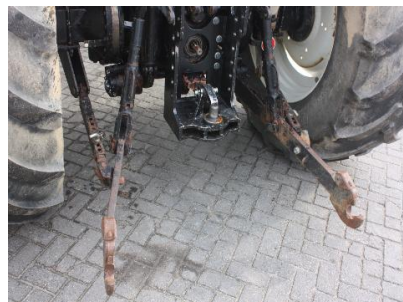

# MACHINERY INFORMATION E03716

**Ref No.** : E03716  
**Brand** : VALMET  
**Model** : 8550 4wd

**Year** : 1997  
**Hours** : 10312.00  
**Tyres/UC** : 50 %

**Serial No.:** G34216  
**Weight** : 5210.00 kg  
**Price** : € 13500

Valmet 8550 4wd farmtractor, factory cab, airconditioning, semi powershift gearbox, frontlinkage, 480/70R28 and 580/70R38 tyres, working order but electronic linkage system needs attention.

Van Dijk Heavy Equipment B.V.  
Voltstraat 19  
5753 RL Deurne  
The Netherlands