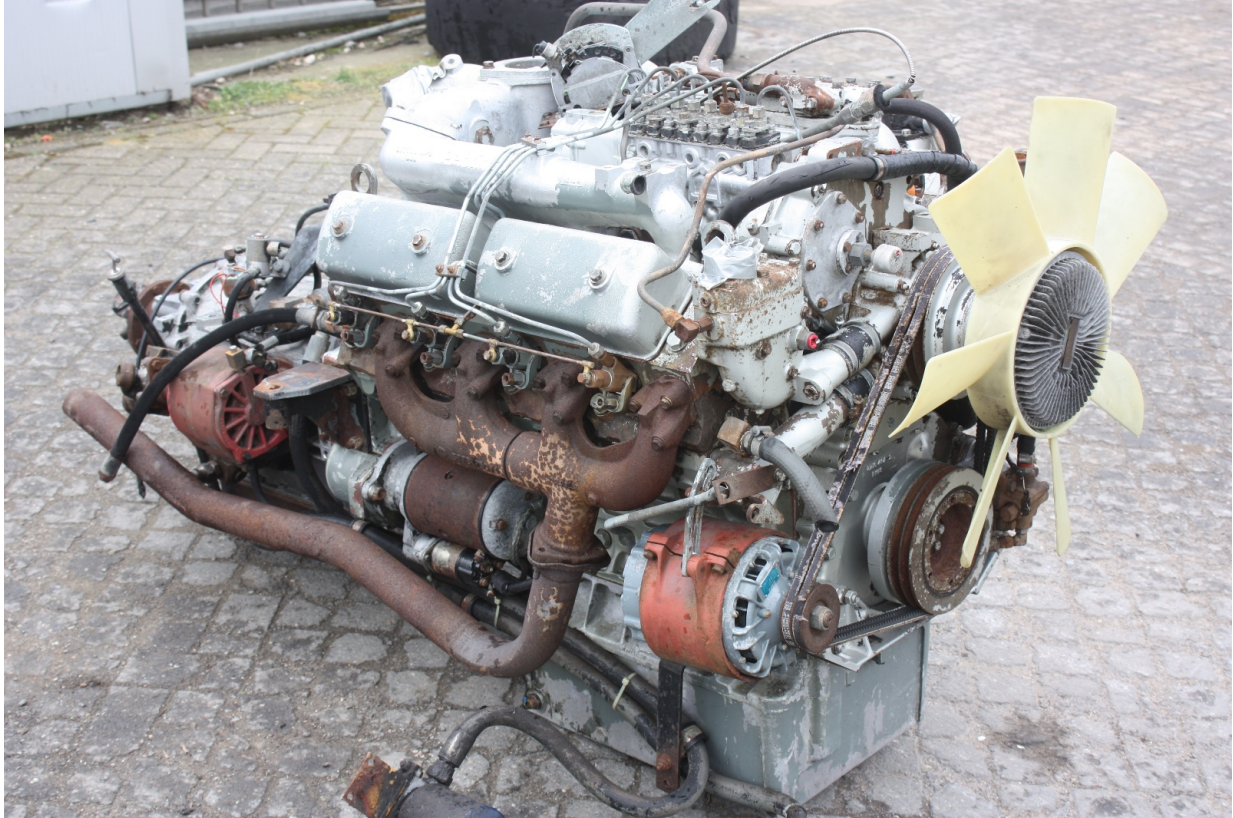

Ref No. : K00017
Brand : PERKINS
Model : V8.640

Year : 0
Hour meter reading : 0.00
Tyres/UC : 0 %

Serial No. : ZA50146U514308L
Price : € 2800

Perkins V8.640 engine, 8 cylinders, 10.5 Ltr displacement, 215HP (160 kW), direct injection, complete engine.