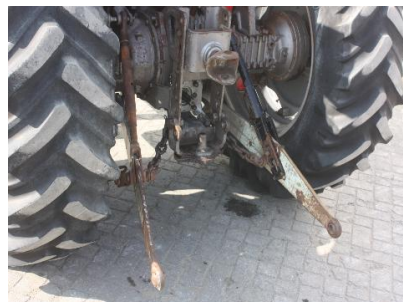

MACHINERY INFORMATION E03711

Ref No. : E03711
Brand : MASSEY
Model : 590 4WD

Year : 1977
Hours : 3252.00
Tyres/UC : 23 %

Serial No.: G252217
Weight : 3730.00 kg
Price : € 5800

Massey Ferguson 590, 4-wheeldrive, factory cab, powersteering, 4 cyl. Perkins engine 78HP, pto, hydr.spoolvalves, working but needs attention, as-is sale only.