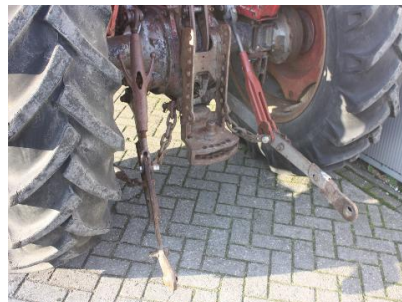

MACHINERY INFORMATION E03301

Ref No. : E03301
Brand : MASSEY
Model : 178 4WD

Year : 1969
Hours : 7979.00
Tyres/UC: 75 %

Serial No.: 402454
Weight : 3190.00 kg
Price : Call

Original MF 178 with 4-wheeldrive frontaxle, softcab, powersteering, 4 cyl.engine, 3 point linkage, pto, 16.9-34 and 11.2-28 tyres, working order, very rare tractor!!!