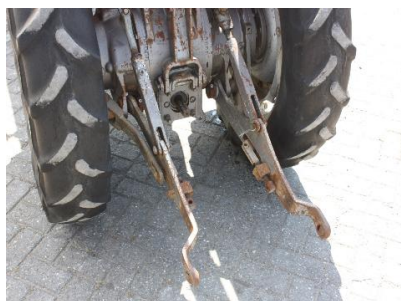

MACHINERY INFORMATION E04101

Ref No. : E04101
Brand : MASSEY
Model : 135

Year : 1977
Hours : 7329.00
Tyres/UC : 25 %

Serial No.: G215128
Weight : 1980.00 kg
Price : € 4850

Late style MF 135 vineyard tractor with Perkins AD3.152 3 cyl.engine, wet brakes, 3 point linkage, PTO, drawbar, hydr. spoolvalves, clean and good working tractor!