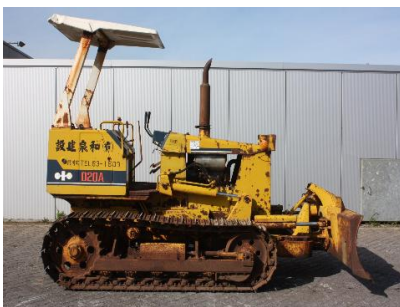

MACHINERY INFORMATION E00095

Ref No. : E00095
Brand : KOMATSU
Model : D20A-6

Year : 1987
Hours : 3747.00
Tyres/UC : 60 %

Serial No.: 60689
Weight : 3500.00 kg
Price : Call

6 way blade, direct drive transmission, 4 cylinder Komatsu 4D95S engine with 40hp, diff. steering, 300mm pads, 60% undercarriage remaining. Machine is in working order.