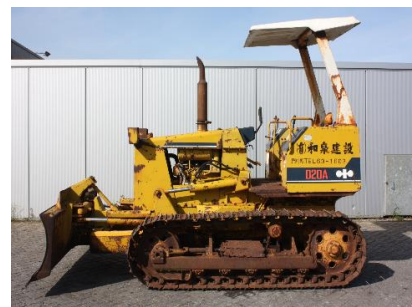

MACHINERY INFORMATION E00095

Ref No. : E00095
Brand : KOMATSU
Model : D20A-6

Year : 1987
Hours : 3747.00
Tyres/UC : 60 %

Serial No.: 60689
Weight : 3500.00 kg
Price : Call

6 way blade, direct drive transmission, 4 cylinder Komatsu 4D95S engine with 40hp, diff. steering, 300mm pads, 60% undercarriage remaining. Machine is in working order.