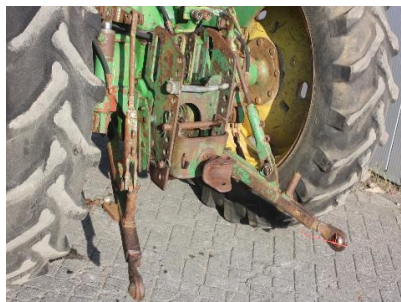

Ref No.	: E03582	Year	: 1973	Serial No.	: 097777L
Brand	: JOHN DEERE	Hour meter reading	: 8125.00	Weight	: 3275.00 kg
Model	: 2130	Tyres/UC	: 25 %	Price	: € 3500

John Deere 2130 fendertype farmtractor, 4 cilinder engine 75HP, powersteering, 3-pointlinkage and PTO, trailer hitch, original condition, working order.