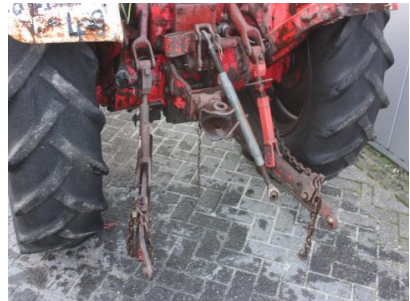

MACHINERY INFORMATION E03606

Ref No.	: E03606	Year	: 1964	Serial No.	: 223465136
Brand	: GULDNER	Hour meter reading	: 7512.00	Weight	: 2345.00 kg
Model	: G40A	Tyres/UC	: 40 %	Price	: € 6500

Original Guldner G40A 4-wheeldrive farmtractor, 3 cilinder 3L79 air cooled engine with 38HP, 3-pointlinkage and pto, 1 hydraulic spoolvalve, trailerhitch, ZF frontaxle, ZF gearbox 8/4, 7.50-18 fronttyres and 14.9-24 reartyres, working order, additional frontweights under the hood. Very rare tractor, collectors item!