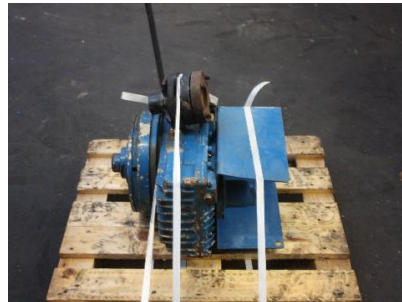

MACHINERY INFORMATION K02701

Ref No. : K02701

Year : 0

Serial No. :

Brand : FORD

Hour meter reading : 0.00

Model : Front PTO

Tyres/UC : 0 %

Price : € 500

Front PTO to suit Ford 10 series farm tractors, including drive shaft. Part is in very good and clean condition.

Van Dijk Heavy Equipment B.V.
Voltstraat 19
5753 RL Deurne
The Netherlands

Tel. +31 493 313 107
Fax +31 493 316 162
sales@vdhe.com
www.vandijkheavyequipment.com