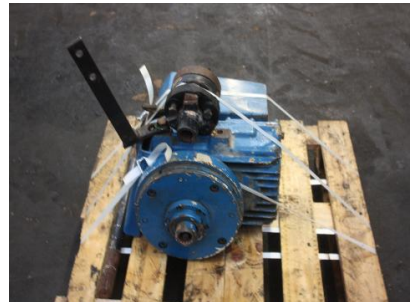

MACHINERY INFORMATION K02701

Ref No. : K02701

Year : 0

Serial No. :

Brand : FORD

Hour meter reading : 0.00

Model : Front PTO

Tyres/UC : 0 %

Price : € 500

Front PTO to suit Ford 10 series farm tractors, including drive shaft. Part is in very good and clean condition.

Van Dijk Heavy Equipment B.V.
Voltstraat 19
5753 RL Deurne
The Netherlands

Tel. +31 493 313 107
Fax +31 493 316 162
sales@vdhe.com
www.vandijkheavyequipment.com