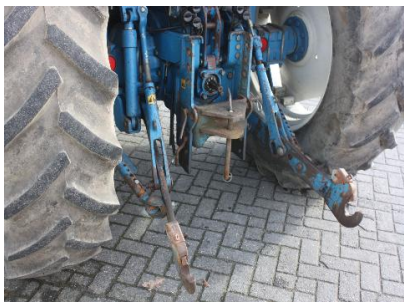

MACHINERY INFORMATION E02343

Ref No. : E02343
Brand : FORD
Model : 7810 4WD

Year : 1989
Hours : 8274.00
Tyres/UC: 60 %

Serial No.: BC21927
Weight : 5230.00 kg
Price : € 16000

Original Ford 7810 jubilee edition farm tractor!!! 6 cylinder engine, cab, dual power transmission, 4 double spool valves, trailer hitch, 3-point linkage with WKS couplers and pto, radar, 18.4-38 Goodyear& 380/70R28 60% Pirelli tyres, very nice, original good working tractor, collector's item!