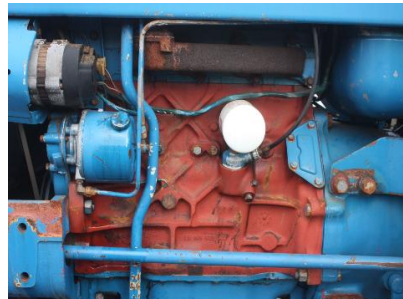

# MACHINERY INFORMATION E03933

Ref No. : E03933

Year : 1980

Serial No.: A373706

Brand : FORD

Hours : 7629.00

Weight : 3700.00 kg

Model : 5600

Tyres/UC : 30 %

Price : € 7800

Ford 5600 4WD, factory fender type cab, ZF front axle, PTO, tow hitch, powersteering, mechanical transmission, 1 spoolvalve, 16.9-34 tyres, good seat. Tractor is in very good working order and clean condition.