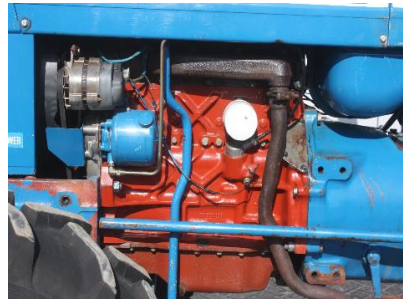

MACHINERY INFORMATION E03709

Ref No. : E03709

Year : 1991

Serial No.: A368322

Brand : FORD

Hours : 2964.00

Weight : 3700.00 kg

Model : 5600

Tyres/UC : 20 %

Price : € 8800

Ford 5600 farm tractor, 4-wheeldrive ZF, new 6610 engine 82HP, good working order, Powersteering, Dual Power transmission, 3-pointlinkage and pto, 16.9-34 rear tyres and 11.2-24 fronttyres. Very clean and good tractor.