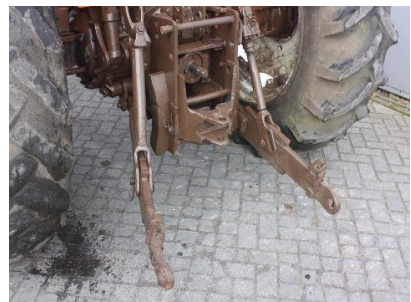

MACHINERY INFORMATION E03158

Ref No. : E03158
Brand : FIAT
Model : 1300 4WD

Year : 1978
Hours : 12235.00
Tyres/UC: 0 %

Serial No.: 932284
Weight : 6370.00 kg
Price : € 5800

Fiat 1300DT with factory cab (SIAC), 6 cyl.engine, 4-wheeldrive, 3 point linkage, pto, hydr.spoolvalves, full set of frontweights, 4wd frontaxle needs attention, as-is sale only.