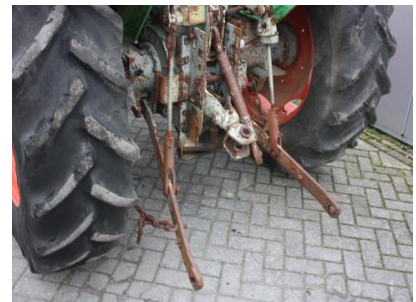

MACHINERY INFORMATION E02078

Ref No. : E02078
Brand : DEUTZ
Model : 6006 4wd

Year : 1973
Hours : 9403.00
Tyres/UC : 75 %

Serial No.: 7889/324
Weight : 3025.00 kg
Price : Call

Cab, powersteering, 4 cyl. engine. original ZF 4wd frontaxle, 16.9-34 and 12.4-20 tyres, working order, detachable cab.