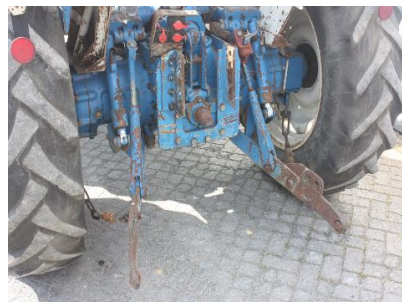

Ref No. : V00005	Year : 1972	Serial No. : B909513
Brand : COUNTY	Hour meter reading : 4537.00	Weight : 4570.00 kg
Model : 1164	Tyres/UC : 40 %	Price : Call

County1164 Super Six 4 wheel drive, with German registration, overhauled 6 cyl. Ford engine 101 HP (all repair pictures available), original front weight, 4x 16.9-34 tires, power steering, 2 double spoolvalves, original condition and original color. You are welcome for inspection in our yard.