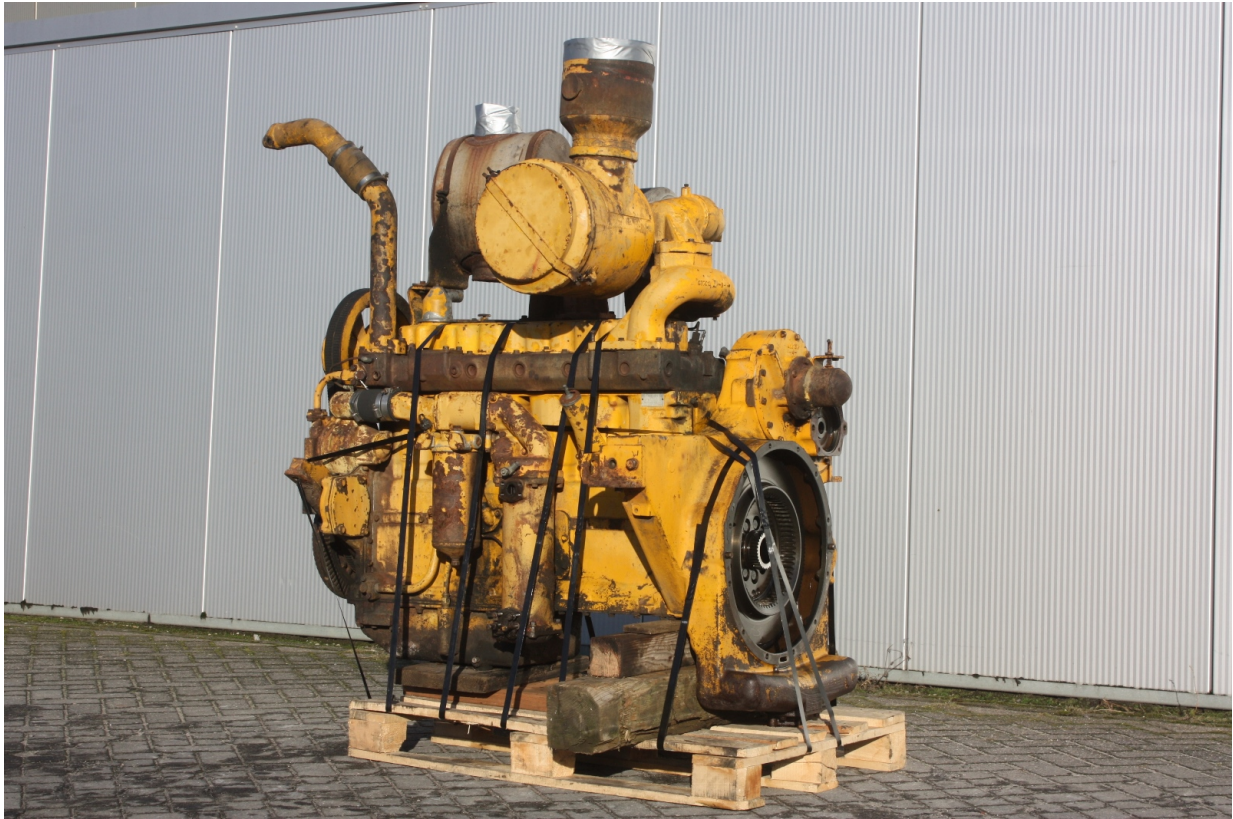

# MACHINERY INFORMATION K02703

Ref No. : K02703

Year : 0

Serial No.: 94N959

Brand : CATERPILLAR

Hours : 0.00

Model : D333T

Tyres/UC : 0 %

Price : € 3000

Caterpillar D333T engine, 6 cylinder turbocharged engine with 180HP (132kW). Engine runs good and is in clean condition.

Van Dijk Heavy Equipment B.V.  
Voltstraat 19  
5753 RL Deurne  
The Netherlands