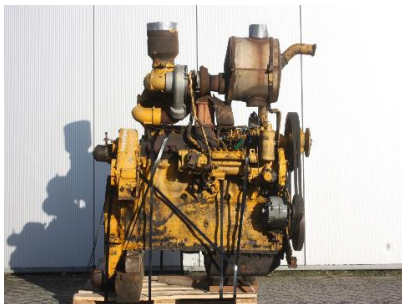

# MACHINERY INFORMATION K02703

Ref No. : K02703

Year : 0

Serial No.: 94N959

Brand : CATERPILLAR

Hours : 0.00

Model : D333T

Tyres/UC : 0 %

Price : € 3000

Caterpillar D333T engine, 6 cylinder turbocharged engine with 180HP (132kW). Engine runs good and is in clean condition.

Van Dijk Heavy Equipment B.V.  
Voltstraat 19  
5753 RL Deurne  
The Netherlands