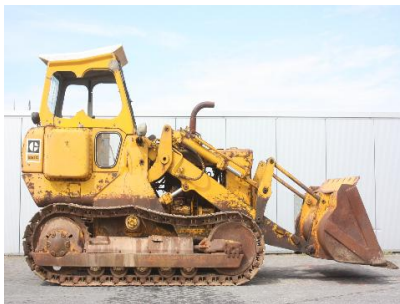

MACHINERY INFORMATION E02842

Ref No. : E02842 Year : 1980
Brand : CATERPILLAR Hour meter reading : 9780.00
Model : 951C Tyres/UC : 30 %

Serial No. : 69H01140
Weight : 11663.00 kg
Price : € 7600

Caterpillar 951C, Cab, Caterpillar 3304 engine with 95HP, GP bucket with teeth, 3 speed powershift transmission, drawbar, 350mm pads, undercarriage 30% remaining. Machine is in ex jobsite condition. We are able to load the machine in a container. We have several 951C and 955L crawler loaders on stock.