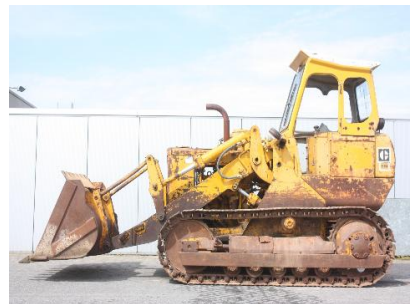

MACHINERY INFORMATION E02842

Ref No. : E02842 Year : 1980
Brand : CATERPILLAR Hour meter reading : 9780.00
Model : 951C Tyres/UC : 30 %

Serial No. : 69H01140
Weight : 11663.00 kg
Price : € 7600

Caterpillar 951C, Cab, Caterpillar 3304 engine with 95HP, GP bucket with teeth, 3 speed powershift transmission, drawbar, 350mm pads, undercarriage 30% remaining. Machine is in ex jobsite condition. We are able to load the machine in a container. We have several 951C and 955L crawler loaders on stock.