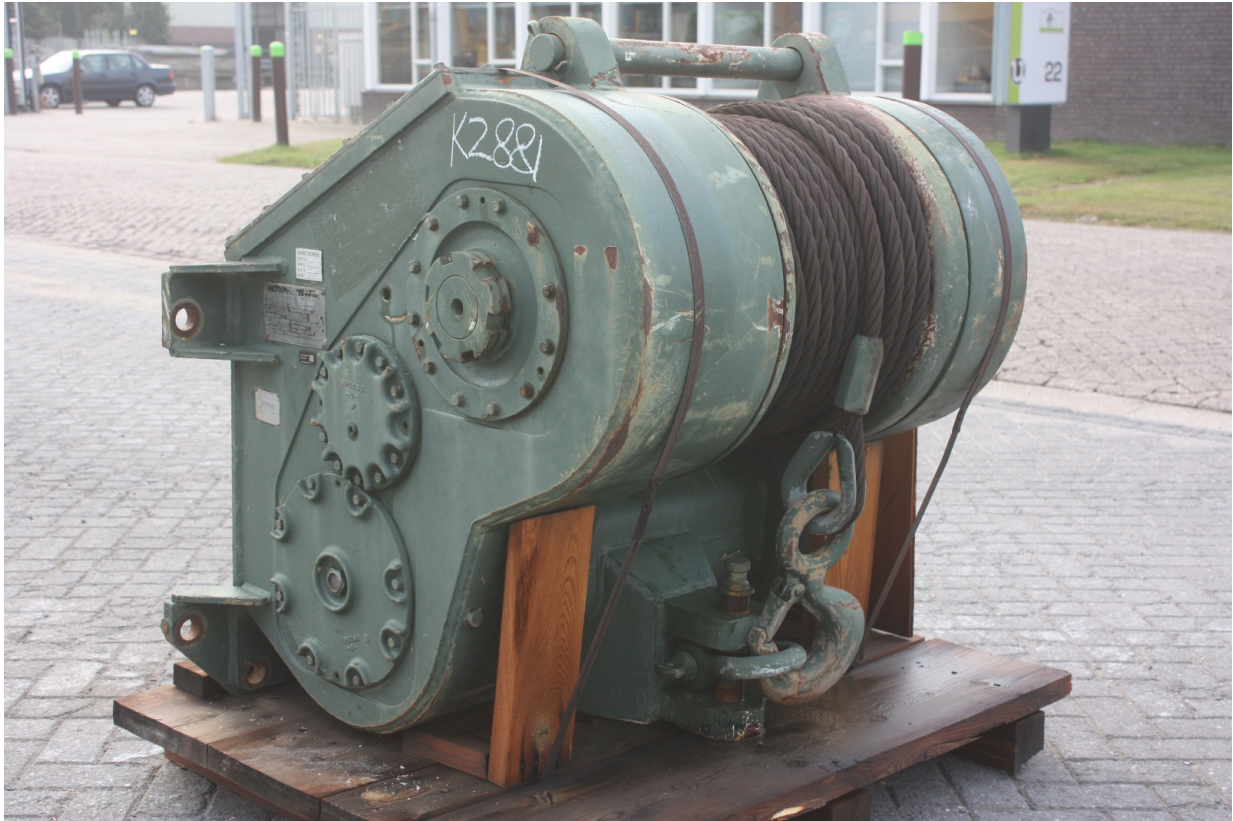

# MACHINERY INFORMATION K02881

Ref No. : K02881 Year : 1982  
Brand : CATERPILLAR Hour meter reading : 0.00  
Model : 57 winch Tyres/UC : 0 %

Serial No. : 29U03730  
Weight : 1875.00 kg  
Price : € 15000

Caterpillar 57 ex-army winch to suit Cat D7G dozer / 572G pipelayer, capacity 65.500LBS, cable diameter 1", arrangement number 1P7526. Winch, cable and hook are in as-new condition! Several units available from stock!