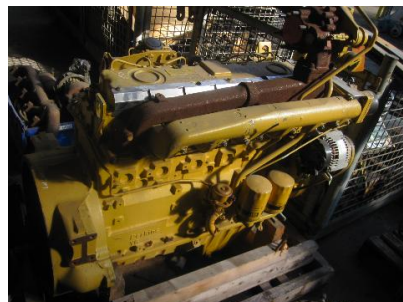

MACHINERY INFORMATION K01051

Ref No. : K01051
Brand : CATERPILLAR
Model : 3056E

Year : 2003
Hours : 0.00
Tyres/UC: 0 %

Serial No.: CPT04230

Price : € 4500

Caterpillar/Perkins 3056E, arrangement number 176-3165, 6 cylinder turbocharged engine with 150HP (112kW), 6.0 Ltr displacement, engine conforms to U.S. and California EPA regulations. Export packaging available.