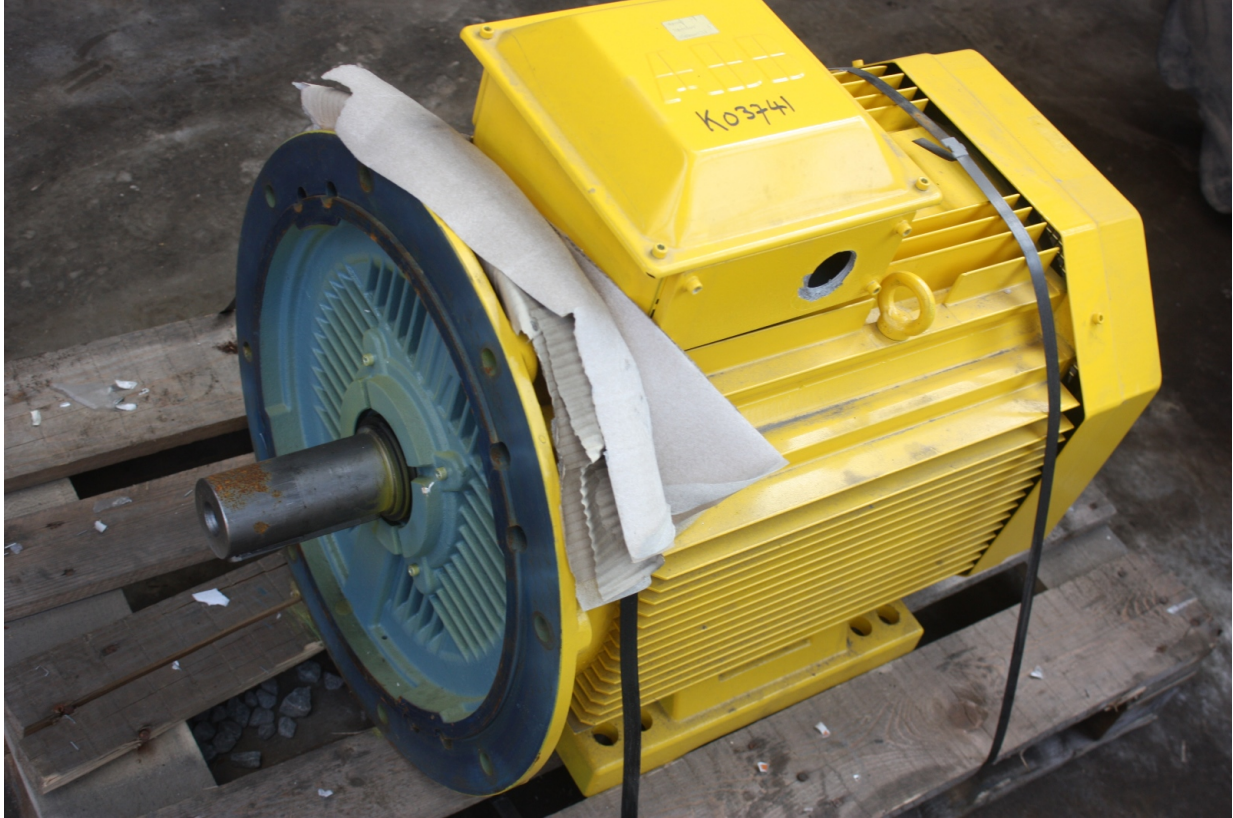

MACHINERY INFORMATION K03741

Ref No.	: K03741	Year	: 2015	Serial No.	: 3GV1210914586001
Brand	: ABB	Hour meter reading	: 0.00	Weight	: 393.00 kg
Model	: 75KW	Tyres/UC	: 0 %	Price	: € 2650

New and unused ABB electric motor, type M3AA250SMB4, 75kW, 60Hz, 1779 RPM, shaft diameter 65mm, CE marked.