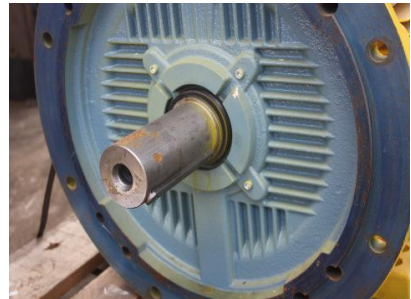

MACHINERY INFORMATION K03741

Ref No.	: K03741	Year	: 2015	Serial No.	: 3GV1210914586001
Brand	: ABB	Hour meter reading	: 0.00	Weight	: 393.00 kg
Model	: 75KW	Tyres/UC	: 0 %	Price	: € 2650

New and unused ABB electric motor, type M3AA250SMB4, 75kW, 60Hz, 1779 RPM, shaft diameter 65mm, CE marked.